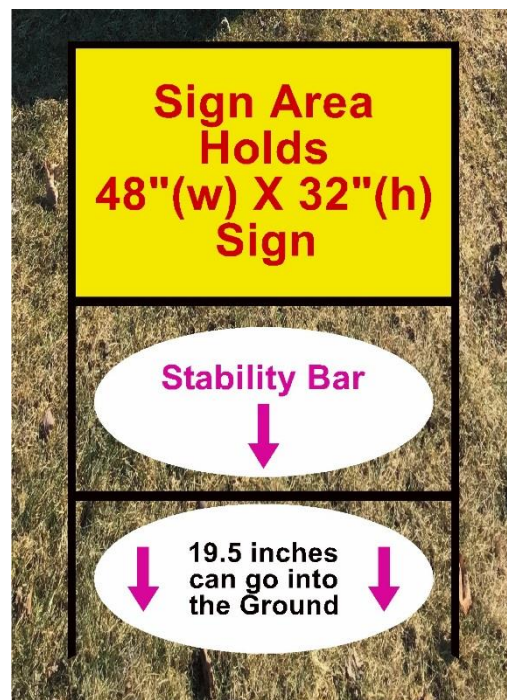

2021.2 Large Election Signs

48" x 32" Full Color Election Signs

- *4mm Corrugated Plastic
- *1 or 2 Sided (same price)
- *Must buy in increments of 3 Signs
- *You are buying a 4' x 8' Sheet
  That is Printed a Cut into
  (3) 48" x 32" Signs
- *Frame Sold Separately

	Signs per Sheet	Sheet Price	Sign Price
1	3	$ 136.00	$ 45.33
2	6	$ 132.00	$ 44.00
3	9	$ 128.00	$ 42.67
4	12	$ 124.00	$ 41.33
5	15	$ 120.00	$ 40.00
6	18	$ 116.00	$ 38.67
7	21	$ 112.00	$ 37.33
8	24	$ 108.00	$ 36.00
9	27	$ 104.00	$ 34.67
10	30	$ 100.00	$ 33.33

48" x 76.5" H-Frames

*Holds 48" x 32" Sign

- (1) Frame $120.00ea.
- (2) Frames $115.00 ea.
- (3+) Frames $110.00 ea.