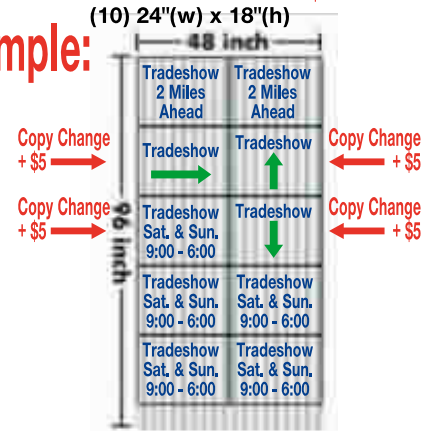

**10mm Corrugated Plastic with Full Color (1 or 2 Sided, Same Price)**

\*Step 1: Pick A Size Below (Size you pick will determine the Number of Signs you get per sheet. Sheet Must be cut into One of the Sizes Below)

(1-19) \$9.99 ea.

(20+) \$9.49 ea.

**Example:**

\* (1) Sheet (1 Message) \$189.00  
 \* No Addition Copy Changes +\$ 0.00  
 \* Sub Total \$189.00

**Example:**

\* (1) Sheet (1 Message) \$189.00  
 \* (4) Addition Copy Changes +\$ 20.00  
 \* Sub Total \$209.00

(10) 24"(w) x 18"(h)

(8) 18"(w) x 24"(h)

(12) 24"(w) x 16"(h)

(8) 24"(w) x 24"(h)

(5) 24"(w) x 36"(h)

\*We do NOT Recommend using Wire Stakes on this size.

(4) 36"(w) x 24"(h)

\*We do NOT Recommend using Wire Stakes on this size.

(24) 24"(w) x 8"(h)

(32) 24"(w) x 6"(h)

10mm ( $\approx 3/8''$ )

**SCHUBERT**  
ENTERPRISES, LLC

5109 Rt. 353, Salamanca, N.Y. 14779

Phone & Fax (716) 938-9034

www.schubertent.com