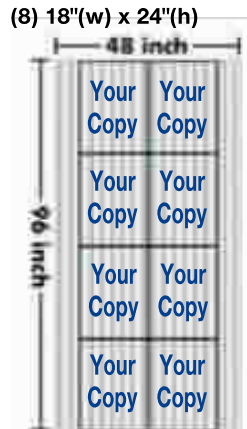

*Pricing: \$136.00 per sheet (Simple Layout) Includes 1 Message

*Add \$5.00 ea. additional Simple Copy Change

*Elaborate Layout &/or Extensive Wording will Cost More (Get a Quote)

Wire Stakes

- (1-19) \$1.99 ea.
- (20-99) \$1.49 ea.
- (100 +) \$0.99 ea.

Example:

*(1) Sheet (1 Message) \$136.00
 *No Addition Copy Changes +\$ 0.00
 *Sub Total \$136.00

(10) 24"(w) x 18"(h)

Example:

*(1) Sheet (1 Message) \$136.00
 *(4) Addition Copy Changes +\$ 20.00
 *Sub Total \$156.00

(10) 24"(w) x 18"(h)

(5) 24"(w) x 36"(h)
 *We do NOT Recommend using Wire Stakes on this size.

(4) 36"(w) x 24"(h)
 *We do NOT Recommend using Wire Stakes on this size.

(24) 24"(w) x 8"(h)

(32) 24"(w) x 6"(h)

4mm (≈3/16")

Economy Signs By The Sheet (Different Sizes, Different Copy): 2021.1

4mm Corrugated Plastic with Full Color Print (1 or 2 Sided, Same Price)

\$136.00 per sheet (Simple Layout) Includes 1 Message, 1 Size